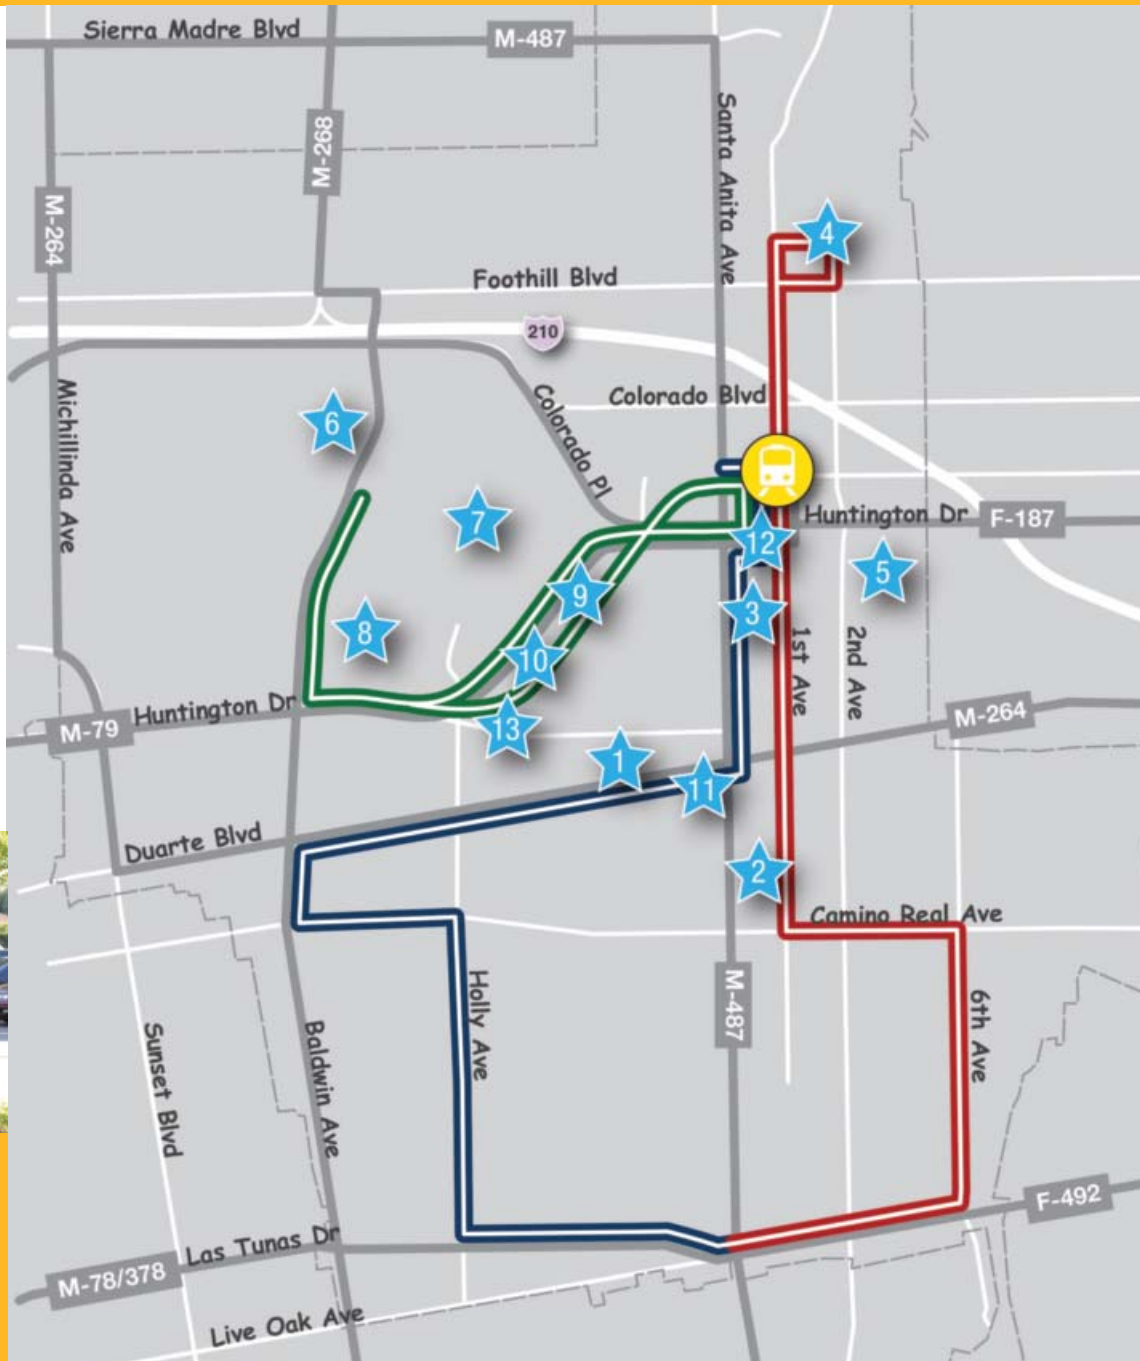

# ARCADIA TRANSIT

Expanded Service Starts

## June 16, 2016

New fixed-route shuttle service will connect you to Arcadia. Service every 30 minutes.

Arcadia Gold Line Station

Fun & Leisure Activities

Hospital & Medical Facilities

City Facilities

**Ride Free Through June 30, 2016**

- ★ 1 Arcadia High School
- ★ 2 Dana Middle School
- ★ 3 First Ave Middle School
- ★ 4 Foothills Middle School
- ★ 5 School District Office
- ★ 6 LA County Arboretum
- ★ 7 Santa Anita Race Track
- ★ 8 Westfield Santa Anita
- ★ 9 Arcadia City Hall/Police Station
- ★ 10 Methodist Hospital
- ★ 11 Arcadia Library
- ★ 12 Downtown Arcadia
- ★ 13 Arcadia Community Center
- 🚗 Arcadia Gold Line Station
- Arcadia Municipal Boundary
- Blue Line (Duarte/Las Tunas)
- Red Line (1st Ave/6th Ave)
- Green Line (Huntington/Baldwin)
- M- Metro Bus Lines
- F- Foothill Transit Bus Lines