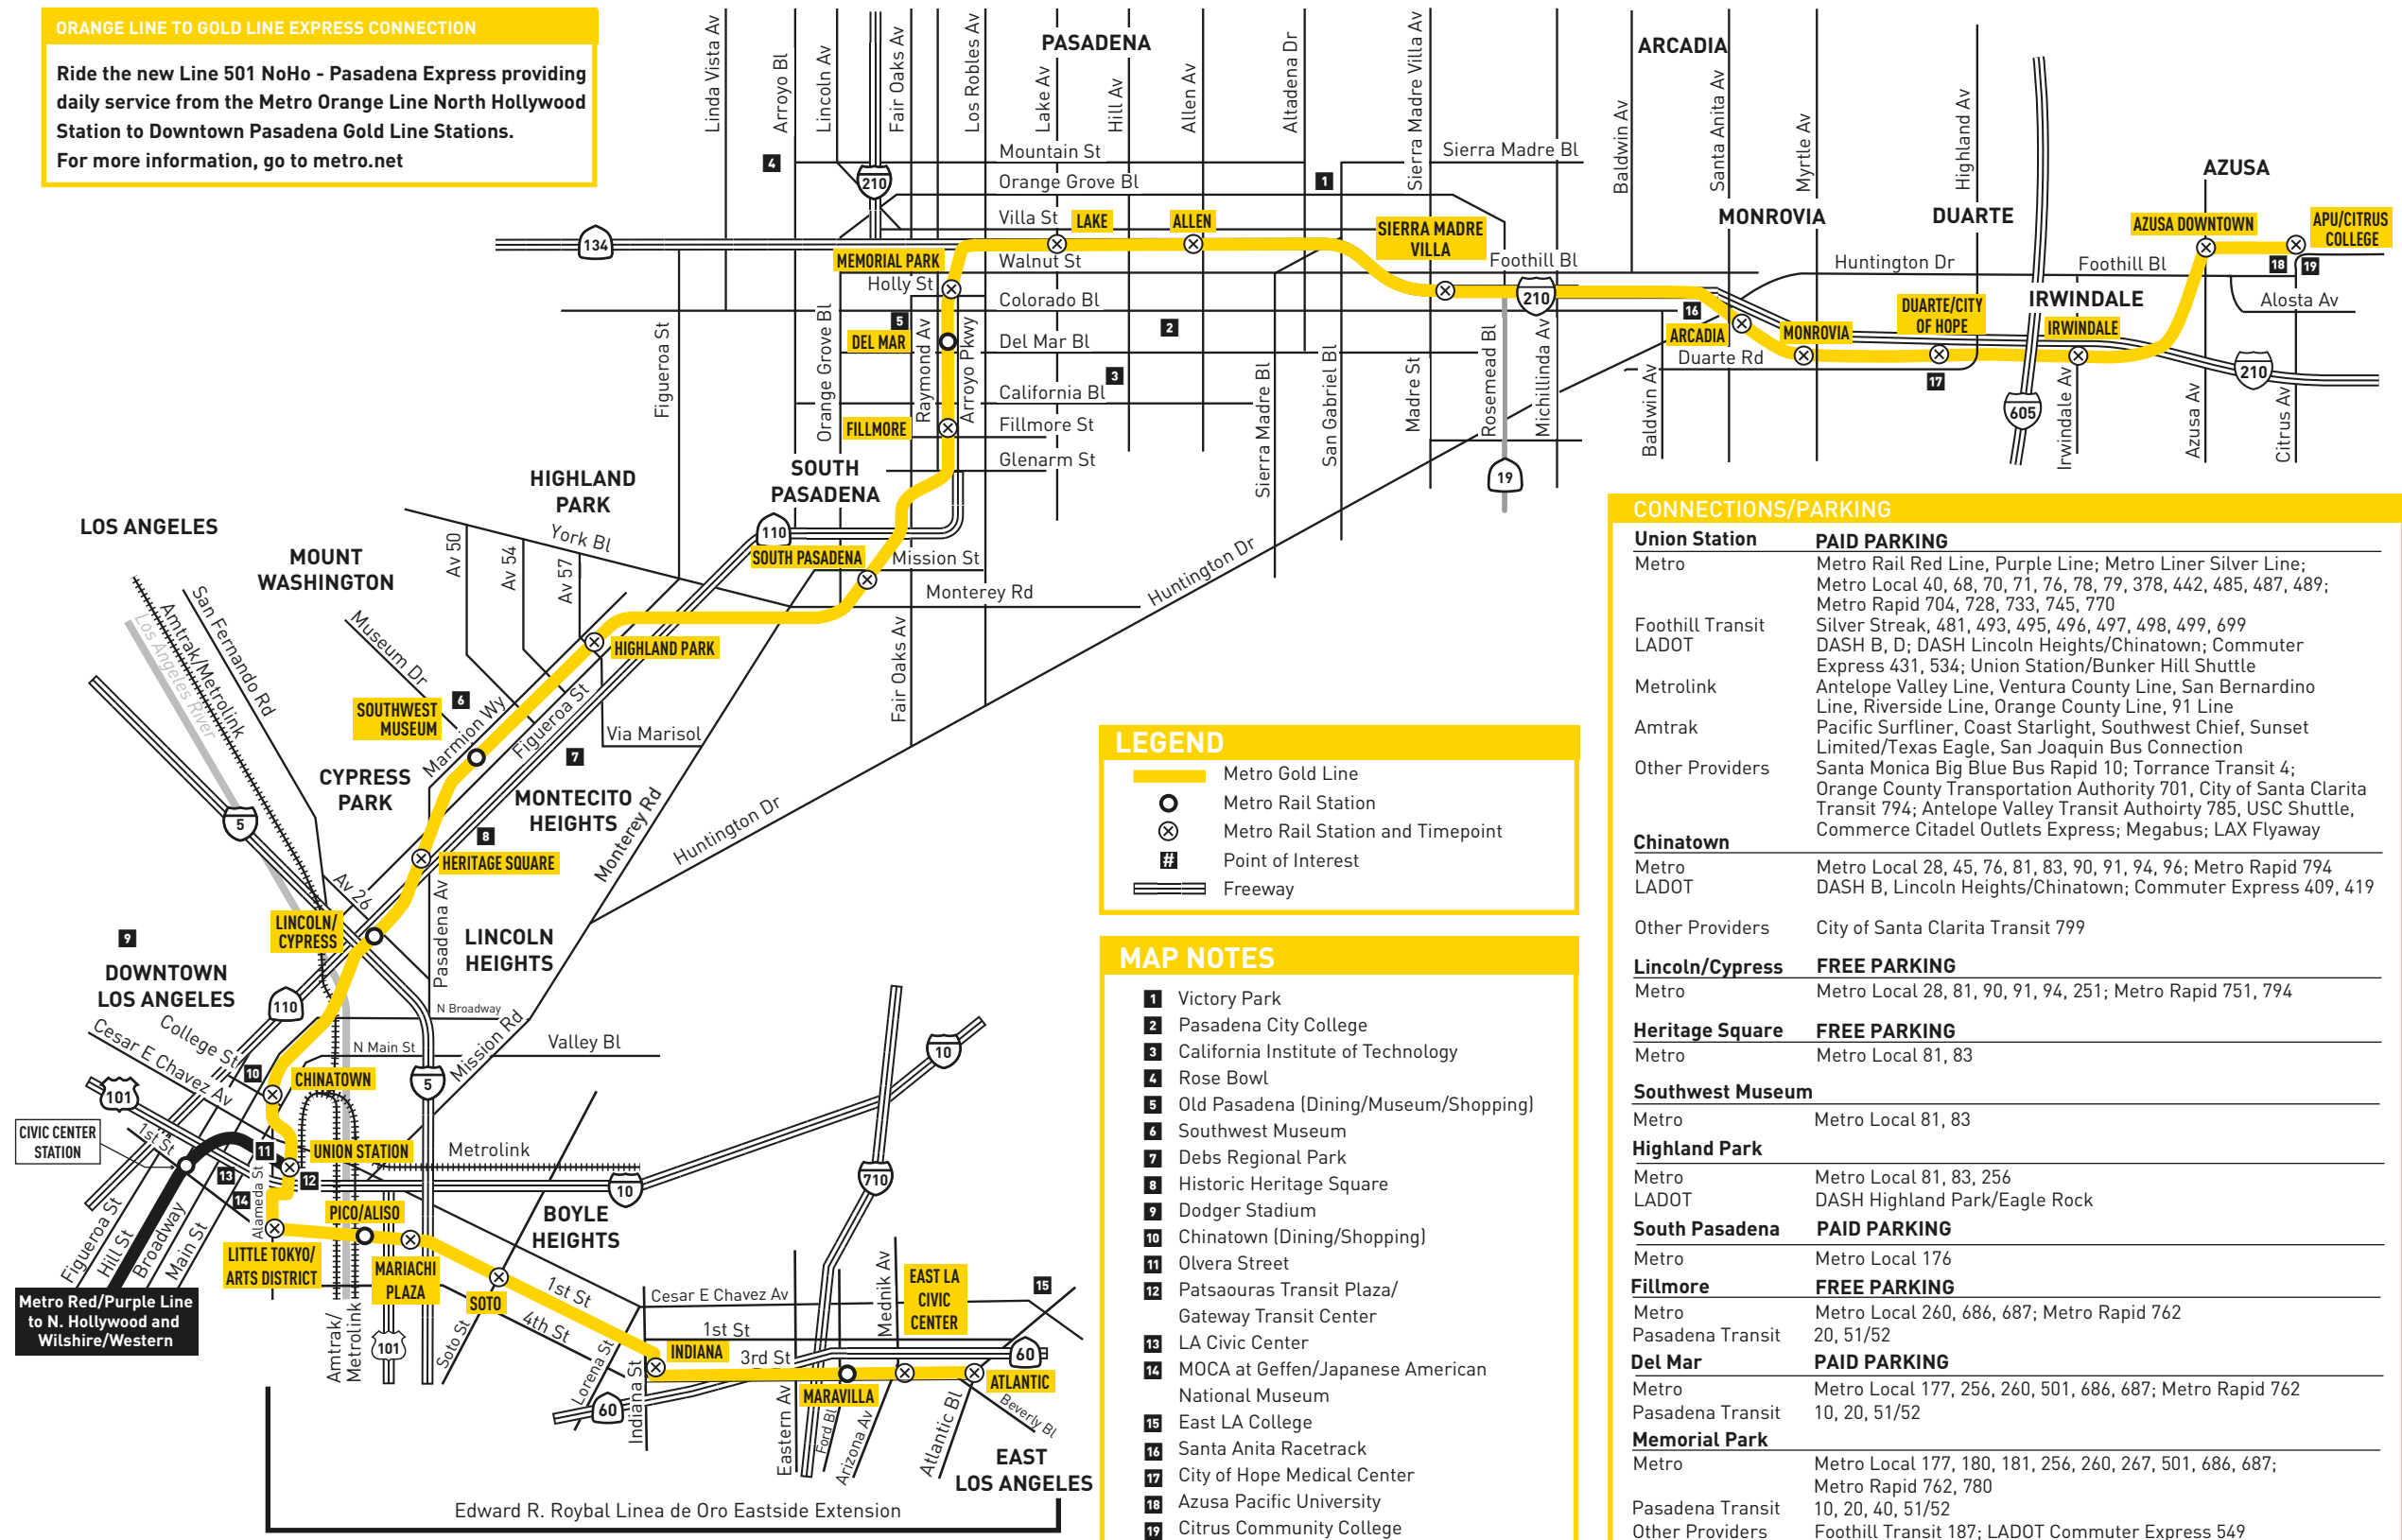

ORANGE LINE TO GOLD LINE EXPRESS CONNECTION

Ride the new Line 501 NoHo - Pasadena Express providing daily service from the Metro Orange Line North Hollywood Station to Downtown Pasadena Gold Line Stations.

For more information, go to metro.net

LEGEND

- Metro Gold Line
- Metro Rail Station
- ⊗ Metro Rail Station and Timepoint
- # Point of Interest
- ▬ Freeway

- MAP NOTES**
- 1 Victory Park
 - 2 Pasadena City College
 - 3 California Institute of Technology
 - 4 Rose Bowl
 - 5 Old Pasadena (Dining/Museum/Shopping)
 - 6 Southwest Museum
 - 7 Debs Regional Park
 - 8 Historic Heritage Square
 - 9 Dodger Stadium
 - 10 Chinatown (Dining/Shopping)
 - 11 Olvera Street
 - 12 Patsouras Transit Plaza/ Gateway Transit Center
 - 13 LA Civic Center
 - 14 MOCA at Geffen/Japanese American National Museum
 - 15 East LA College
 - 16 Santa Anita Racetrack
 - 17 City of Hope Medical Center
 - 18 Azusa Pacific University
 - 19 Citrus Community College